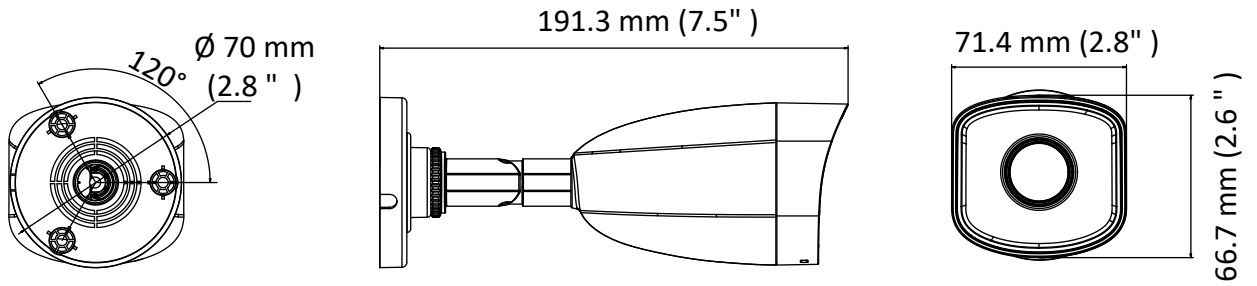

Dimension

Accessory

Distributed by

HIKVISION®
HiWatch Series

Headquarters

No.555 Qianmo Road, Binjiang District,
Hangzhou 310051, China
T +86-571-8807-5998
overseasbusiness@hikvision.com

Hikvision USA
T +1-909-895-0400
sales.usa@hikvision.com

Hikvision Italy
T +39-0438-6902
info.it@hikvision.com

Hikvision Singapore
T +65-6684-4718
sg@hikvision.com

Hikvision Africa
T +27 (10) 0351172
sate.africa@hikvision.com

Hikvision Europe
T +31-23-55-42-770
info.eu@hikvision.com

Hikvision France
T +33(0)1-85-330-450
info.fr@hikvision.com

Hikvision Oceania
T +61-2-8599-4233
salesau@hikvision.com

Hikvision Hong Kong
T +852-2151-1761

Hikvision Middle East
T +971-4-8816086
salesme@hikvision.com

Hikvision Spain
T +34-91-737-16-55
info.es@hikvision.com

Hikvision Canada
T +1-909-895-0400
sales.usa@hikvision.com

Hikvision Russia
T +7-495-669-67-99
saleru@hikvision.com

Hikvision Poland
T +48-22-460-01-50
poland@hikvision.com

Hikvision Korea
T +82-31-731-8841
sales.korea@hikvision.com

Hikvision India
T +91-22-28469900
sales@pramahikvision.com

Hikvision UK
T +01628-902140
support.uk@hikvision.com

Hikvision Brazil
T +55 11 3318-0050
Latam.support@hikvision.com